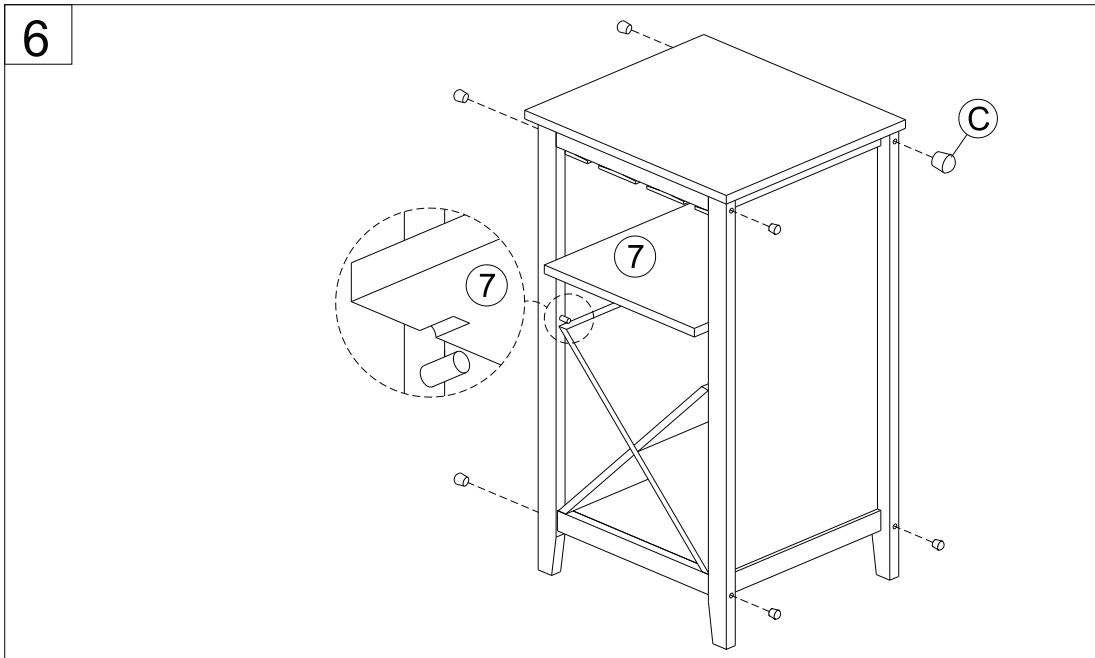

Assembly and Parts List

PART		
1	TOP PANEL	X1
2	LEF SIDE FRAME	X 1
3	RIGHT SIDE FRAME	X 1
4	BOTTOM PANEL	X 1
5	BACK PANEL	X 1
6	X RACK	X 2
7	SHELF	X 1

Contents

A		BOLT \varnothing 1/4" x L.2-1/8"	X 8
B		BARREL NUT	X 8
C		WOOD PLUG	X 8
D		SHELF SUPPORT	X 4
E		ROUND HEAD SCREW \varnothing 3xL.12mm	X 14
F		ALLEN KEY 4MM	X 1
G		WOOD DOWEL \varnothing 8xL.25mm	X 8

Instructions

Image 1: Assemble the left side panel (2) and bottom panel (4) with top panel (1)

Image 2: Assemble the right side panel (3) and bottom panel (4) with top panel (1)

Instructions

Image 3: Assemble the back panel (5)

Image 4: Assemble the X rack and place it into the cabinet.

6

Instructions

Image 5: Put the shelf pins in the holes being pre-drilled in the side panels

Image 6: Put The Shelf in and put wood plugs to cover the screw holes.