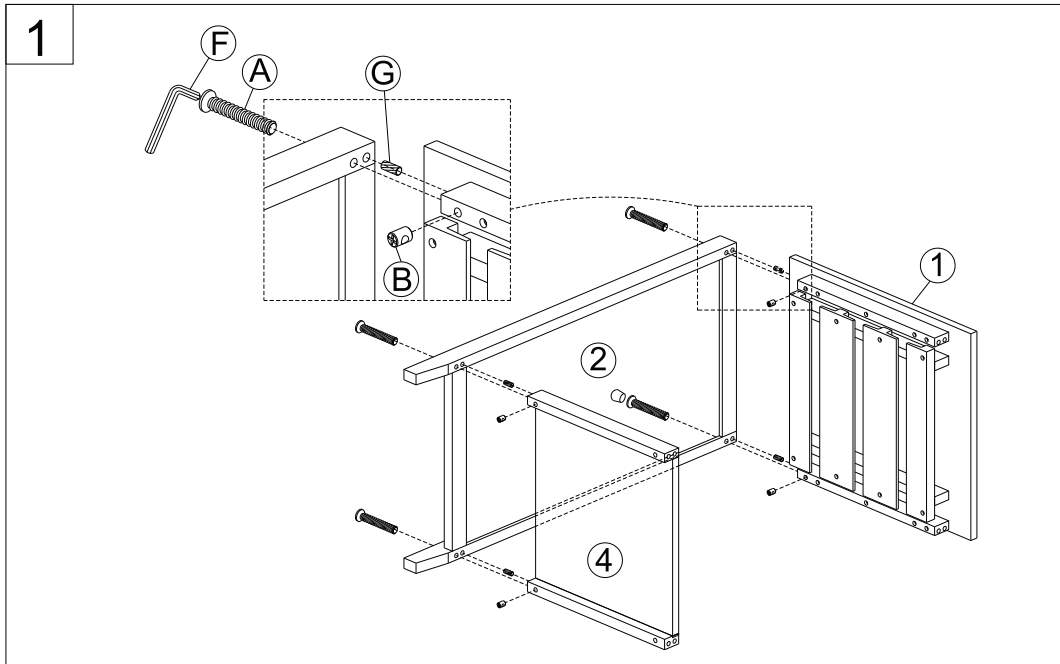

Assembly and Parts List

PART		
1	TOP PANEL	X1
2	LEF SIDE FRAME	X 1
3	RIGHT SIDE FRAME	X 1
4	BOTTOM PANEL	X 1
5	BACK PANEL	X 1
6	X RACK	X 2
7	SHELF	X 1

Contents

A		BOLT \varnothing 1/4" x L.2-1/8"	X 8
B		BARREL NUT	X 8
C		WOOD PLUG	X 8
D		SHELF SUPPORT	X 4
E		ROUND HEAD SCREW \varnothing 3xL.12mm	X 14
F		ALLEN KEY 4MM	X 1
G		WOOD DOWEL \varnothing 8xL.25mm	X 8

Instructions

Image 1: Assemble the left side panel (2) and bottom panel (4) with top panel (1)

Image 2: Assemble the right side panel (3) and bottom panel (4) with top panel (1)

Instructions

Image 3: Assemble the back panel (5)

Image 4: Assemble the X rack and place it into the cabinet.

6

Instructions

Image 5: Put the shelf pins in the holes being pre-drilled in the side panels

Image 6: Put The Shelf in and put wood plugs to cover the screw holes.