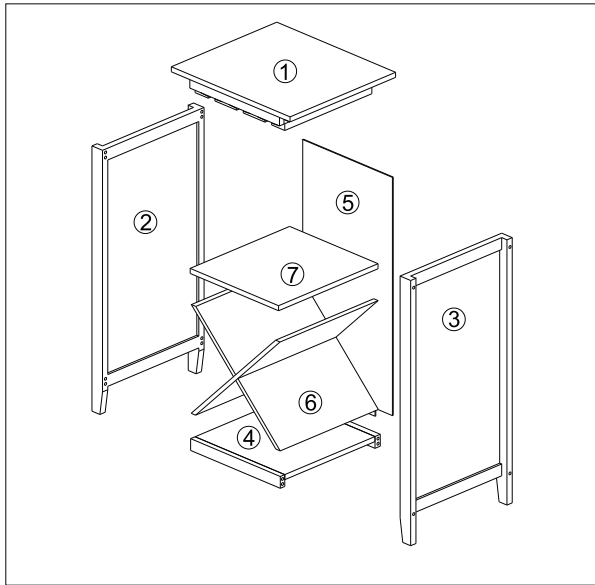

Assembly and Parts List

PART		
1	TOP PANEL	X1
2	LEF SIDE FRAME	X 1
3	RIGHT SIDE FRAME	X 1
4	BOTTOM PANEL	X 1
5	BACK PANEL	X 1
6	X RACK	X 2
7	SHELF	X 1

Contents

A		BOLT \varnothing 1/4" x L.2-1/8"	X 8
B		BARREL NUT	X 8
C		WOOD PLUG	X 8
D		SHELF SUPPORT	X 4
E		ROUND HEAD SCREW \varnothing 3xL.12mm	X 14
F		ALLEN KEY 4MM	X 1
G		WOOD DOWEL \varnothing 8xL.25mm	X 8