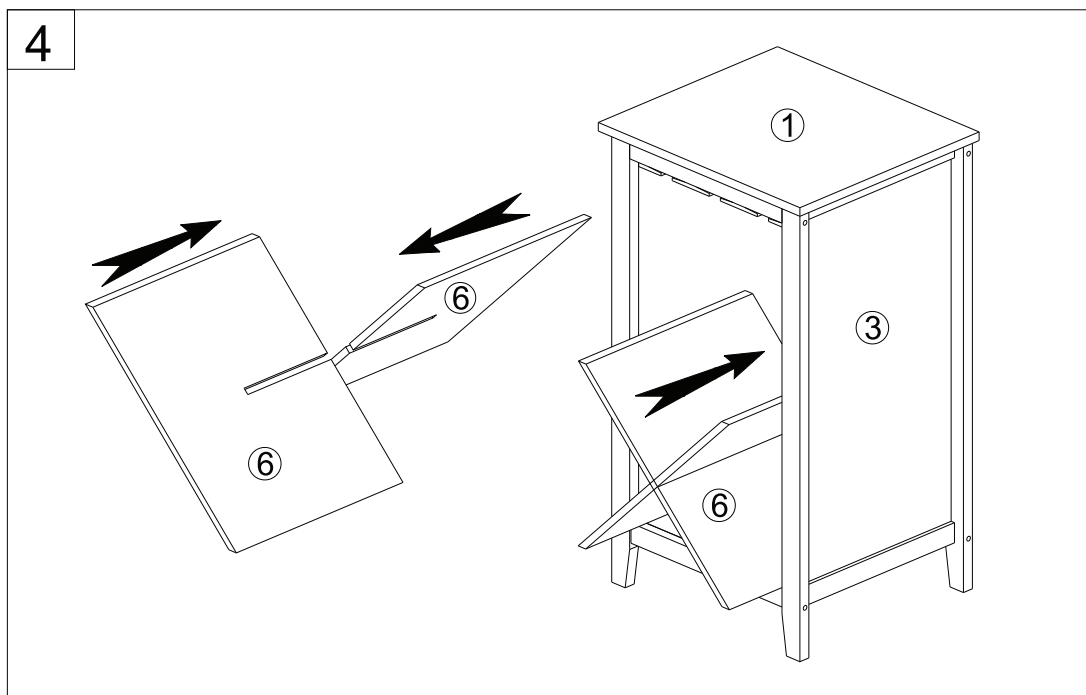

Assembly and Parts List

PART		
1	TOP PANEL	X1
2	LEF SIDE FRAME	X 1
3	RIGHT SIDE FRAME	X 1
4	BOTTOM PANEL	X 1
5	BACK PANEL	X 1
6	X RACK	X 2
7	SHELF	X 1

Contents

A		BOLT \varnothing 1/4" x L.2-1/8"	X 8
B		BARREL NUT	X 8
C		WOOD PLUG	X 8
D		SHELF SUPPORT	X 4
E		ROUND HEAD SCREW \varnothing 3xL.12mm	X 14
F		ALLEN KEY 4MM	X 1
G		WOOD DOWEL \varnothing 8xL.25mm	X 8

Instructions

Image 1: Assemble the left side panel (2) and bottom panel (4) with top panel (1)

Image 2: Assemble the right side panel (3) and bottom panel (4) with top panel (1)

Instructions

Image 3: Assemble the back panel (5)

Image 4: Assemble the X rack and place it into the cabinet.

6

Instructions

Image 5: Put the shelf pins in the holes being pre-drilled in the side panels

Image 6: Put The Shelf in and put wood plugs to cover the screw holes.